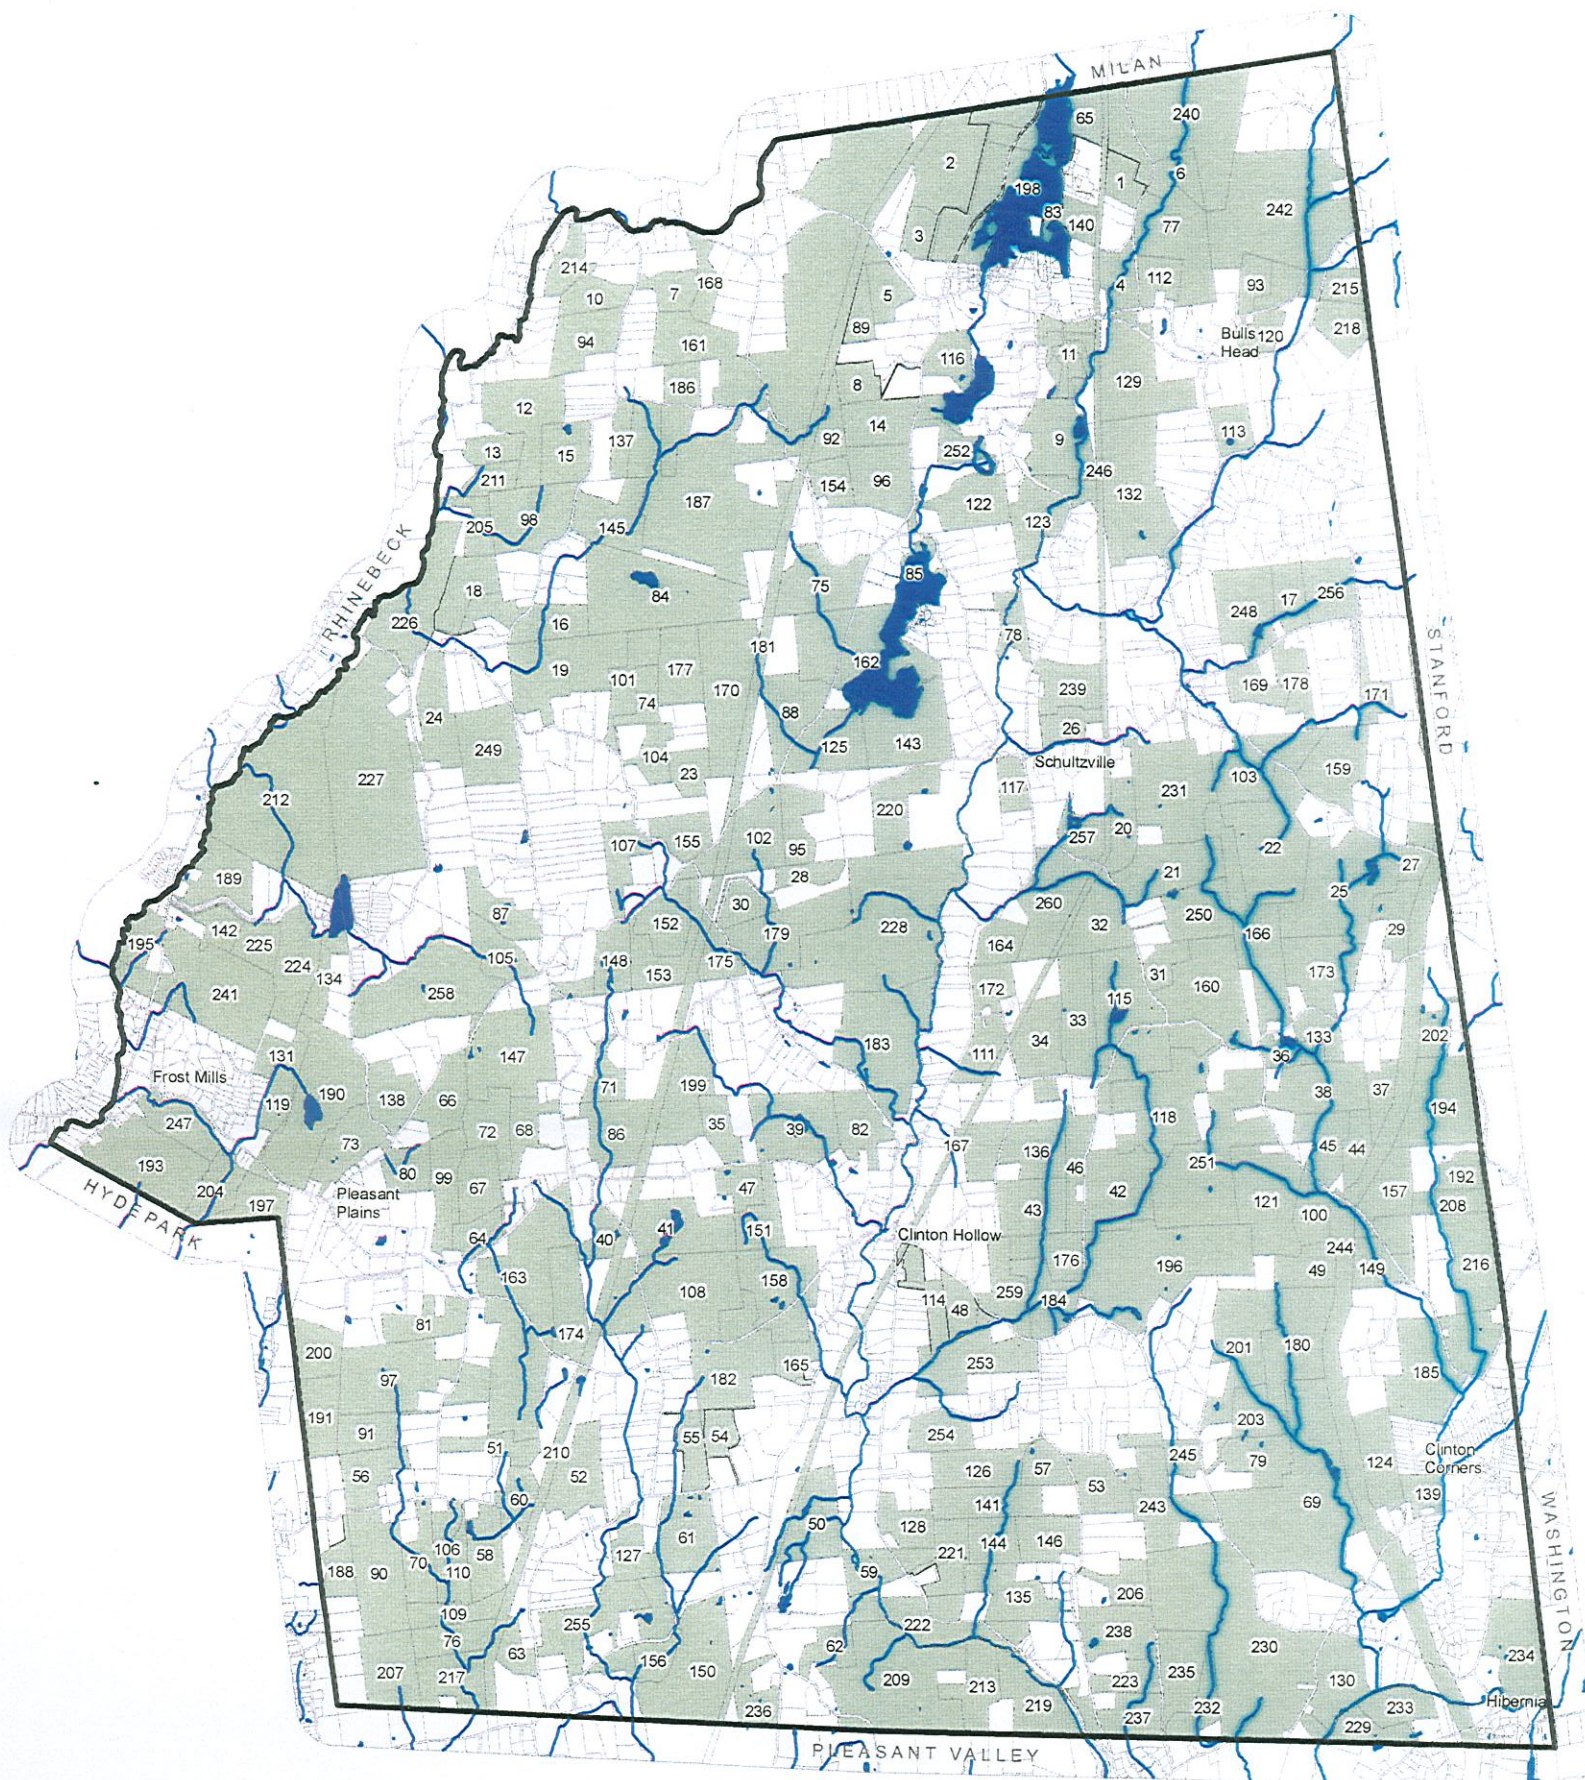

# Parcels Greater Than 20 Acres

Town of Clinton, Dutchess County, New York

## Legend

- Town Boundary
- Parcels greater than 20 acres
- Tax parcels (July 2009)
- Waterbodies
- Streams

0 0.45 0.9 1.8 Miles

Map not intended for site specific work.

DATA SOURCES:  
Municipal boundaries, tax parcels, and roads: Dutchess County Real Property Tax Service Agency, 2009.  
Streams, Waterbodies: National Hydrography Dataset, USGS 2007.

## Legend

-  Town Boundary
-  Parcels greater than 20 acres
-  Tax parcels (July 2009)
-  Waterbodies
-  Streams

Map not intended for site specific work.

DATA SOURCES:  
 Municipal boundaries, tax parcels, and roads: Dutchess County Real Property Tax Service Agency, 2009.  
 Streams, Waterbodies: National Hydrography Dataset, USGS 2007.