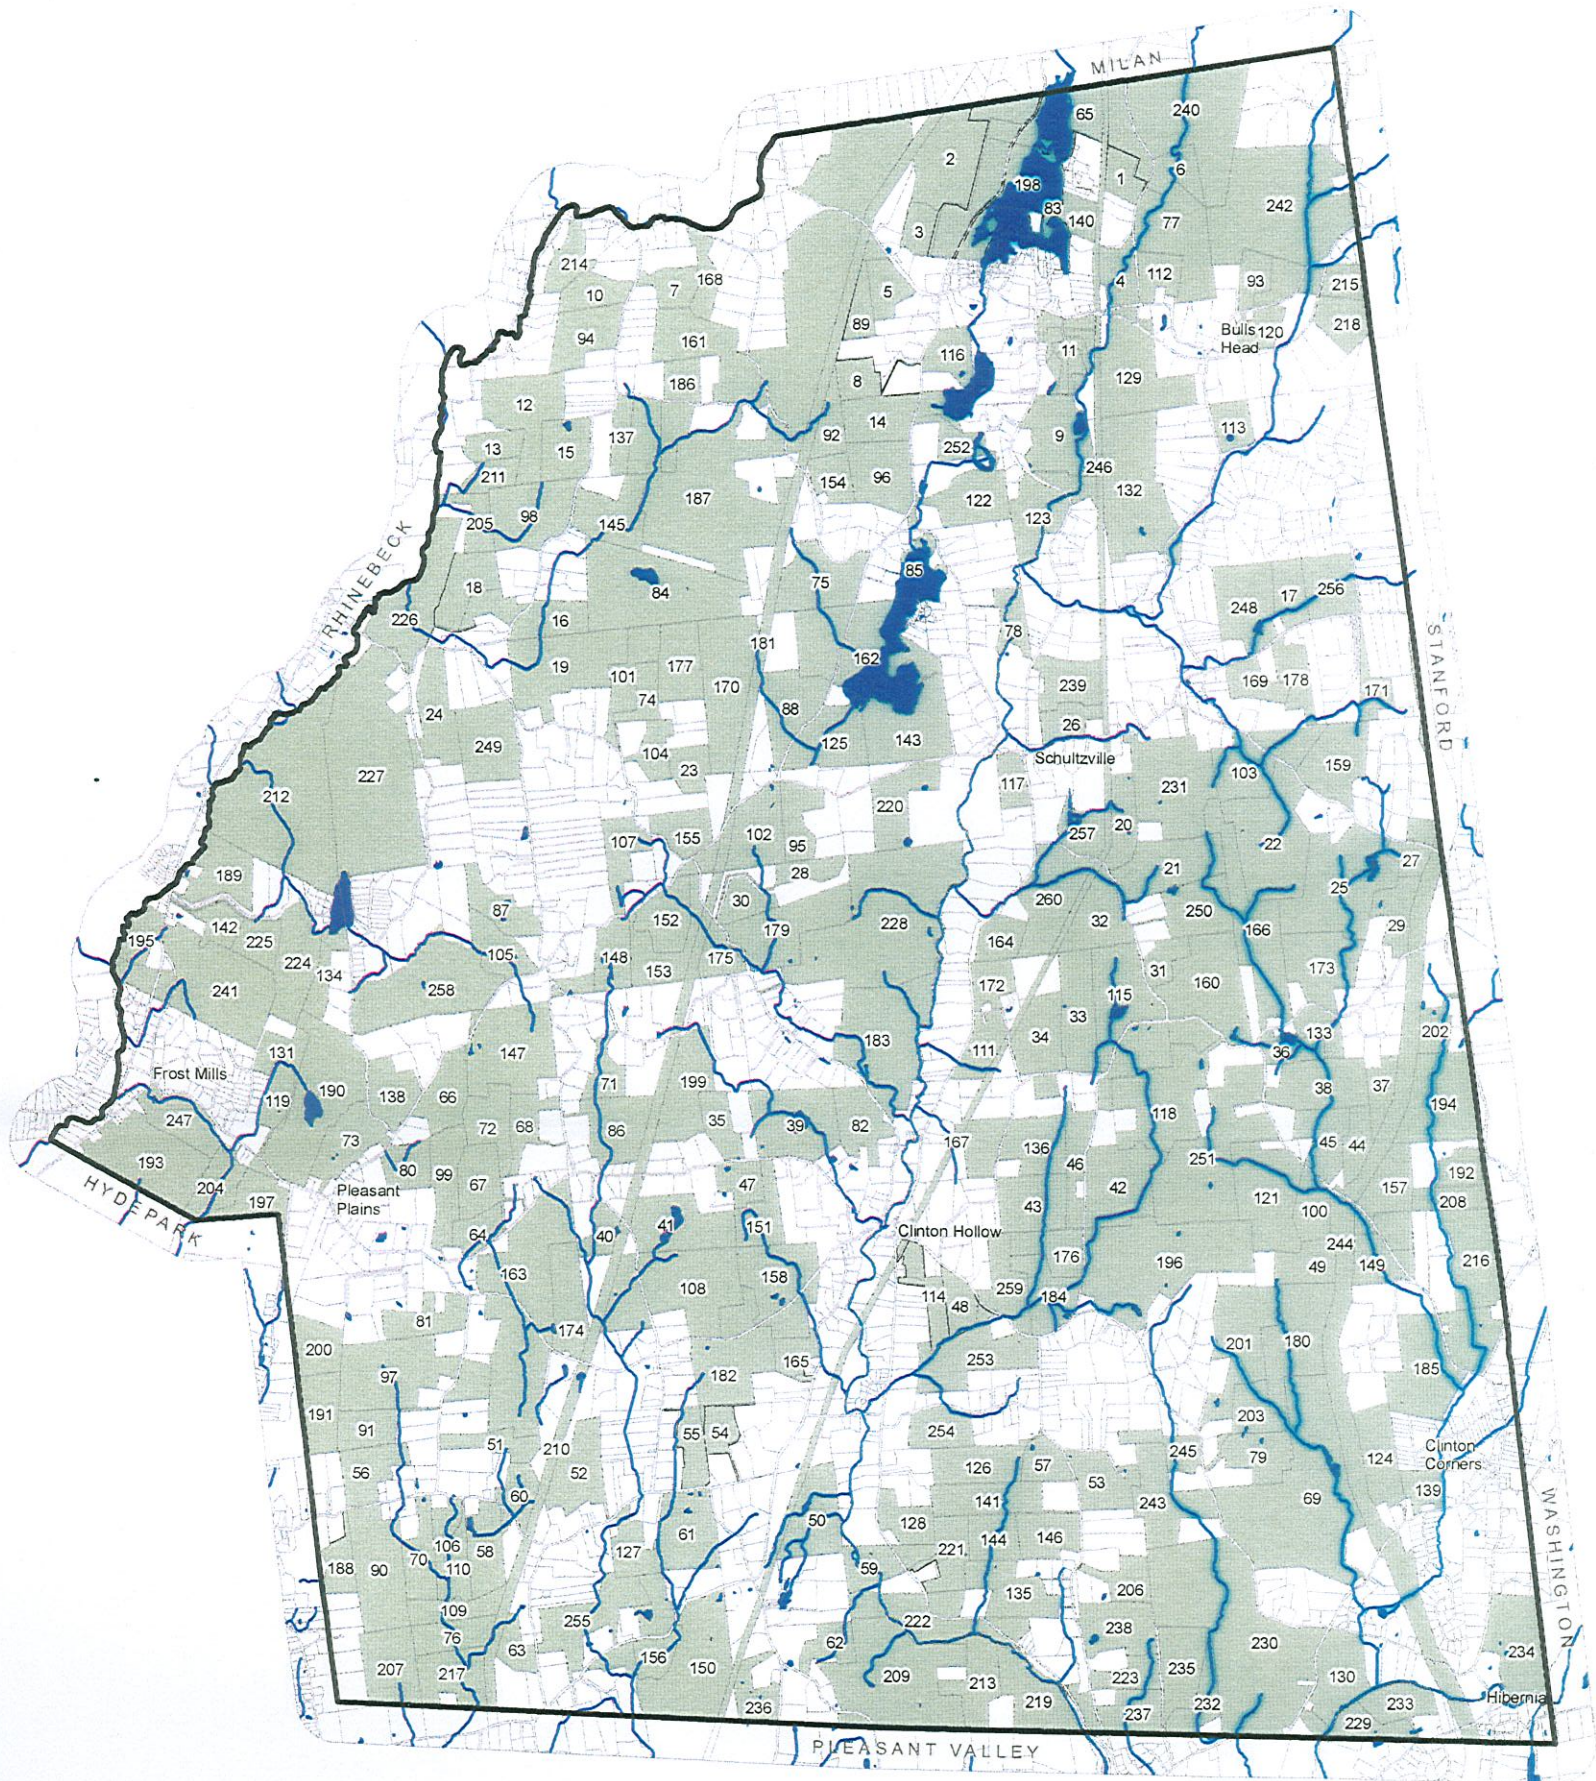

# Parcels Greater Than 20 Acres

Town of Clinton, Dutchess County, New York

## Legend

- Town Boundary
- Parcels greater than 20 acres
- Tax parcels (July 2009)
- Waterbodies
- Streams

0 0.45 0.9 1.8 Miles

Map not intended for site specific work.

DATA SOURCES:  
Municipal boundaries, tax parcels, and roads: Dutchess County Real Property Tax Service Agency, 2009.  
Streams, Waterbodies: National Hydrography Dataset, USGS 2007.

## Legend

-  Town Boundary
-  Parcels greater than 20 acres
-  Tax parcels (July 2009)
-  Waterbodies
-  Streams

Map not intended for site specific work.

DATA SOURCES:  
 Municipal boundaries, tax parcels, and roads: Dutchess County Real Property Tax Service Agency, 2009.  
 Streams, Waterbodies: National Hydrography Dataset, USGS 2007.